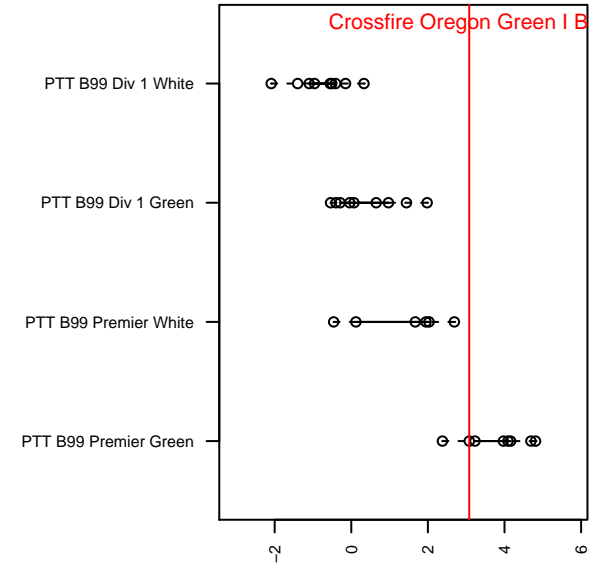

Crossfire Oregon Green I B99

Crossfire Oregon
 Lake Oswego, OR
 B99 total strength=1558
 attack=18.81 defense=10.14
 fall league = PTT B99 Premier Green

alt names used:
 CROSSFIRE OREGON 99 GREEN I (OR)
 Crossfire Oregon 99 Green I
 Crossfire Oregon 99 Green 1
 Crossfire Oregon 99 Green I

Venues played:
 2014 Showcase of Champions Showcase Red
 2015 Nike Crossfire Challenge Super Group U'
 2015 Portland Winter Showcase U16
 2015 PTT B99 Premier Green
 2015 OYS State Cup B99

Crossfire Oregon Green I B99
 Dots are actual minus expected GF (blue circles) and GA (red triangles).
 Blue line is smoothed change in attack strength. Red is smoothed change in defense strength.

**attack and defense variance (black dot)
relative to other teams
and top 10 in region**

**attack and defense rating
relative to others at age
and all opponents in last 13 months**

Performance relative to 13 month average