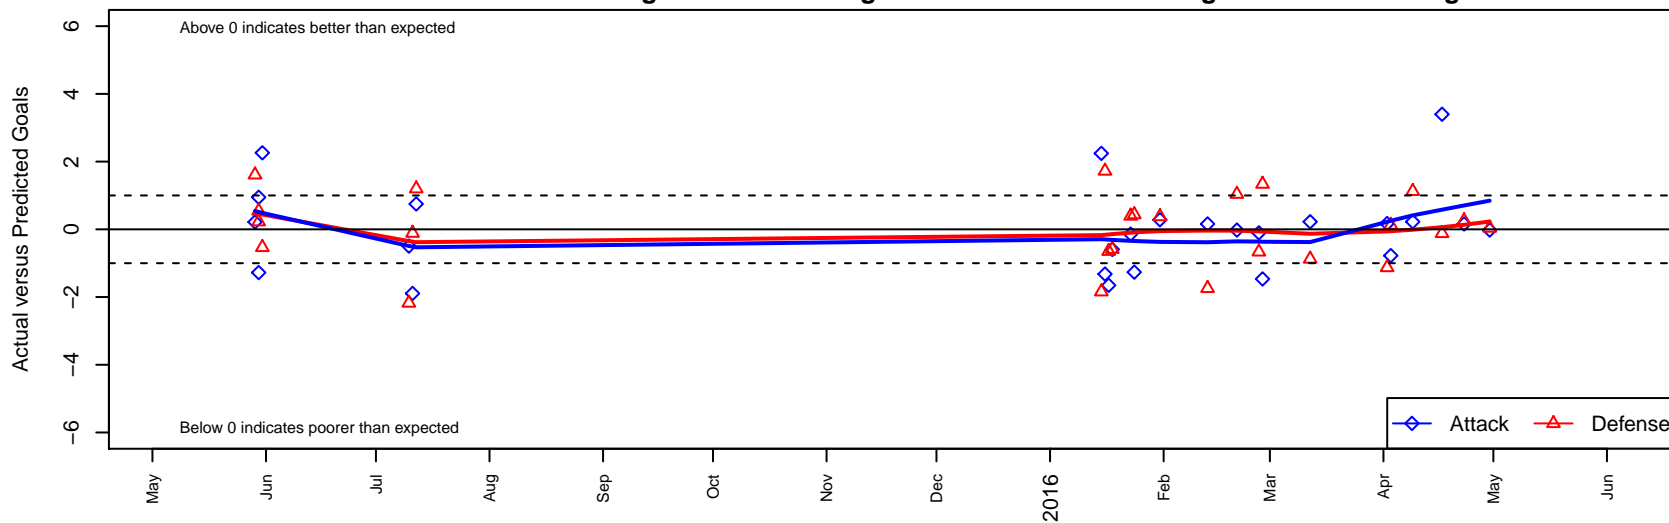

Crossfire Oregon Green I B99

Crossfire Oregon
 Lake Oswego, OR
 B99 total strength=1558
 attack=18.81 defense=10.14
 fall league = PTT B99 Premier Green

alt names used:
 CROSSFIRE OREGON 99 GREEN I (OR)
 Crossfire Oregon 99 Green I
 Crossfire Oregon 99 Green 1
 Crossfire Oregon 99 Green I

Venues played:
 2014 Showcase of Champions Showcase Red
 2015 Nike Crossfire Challenge Super Group U'
 2015 Portland Winter Showcase U16
 2015 PTT B99 Premier Green
 2015 OYS State Cup B99

Crossfire Oregon Green I B99
 Dots are actual minus expected GF (blue circles) and GA (red triangles).
 Blue line is smoothed change in attack strength. Red is smoothed change in defense strength.

**attack and defense variance (black dot)
relative to other teams
and top 10 in region**

**attack and defense rating
relative to others at age
and all opponents in last 13 months**

Performance relative to 13 month average